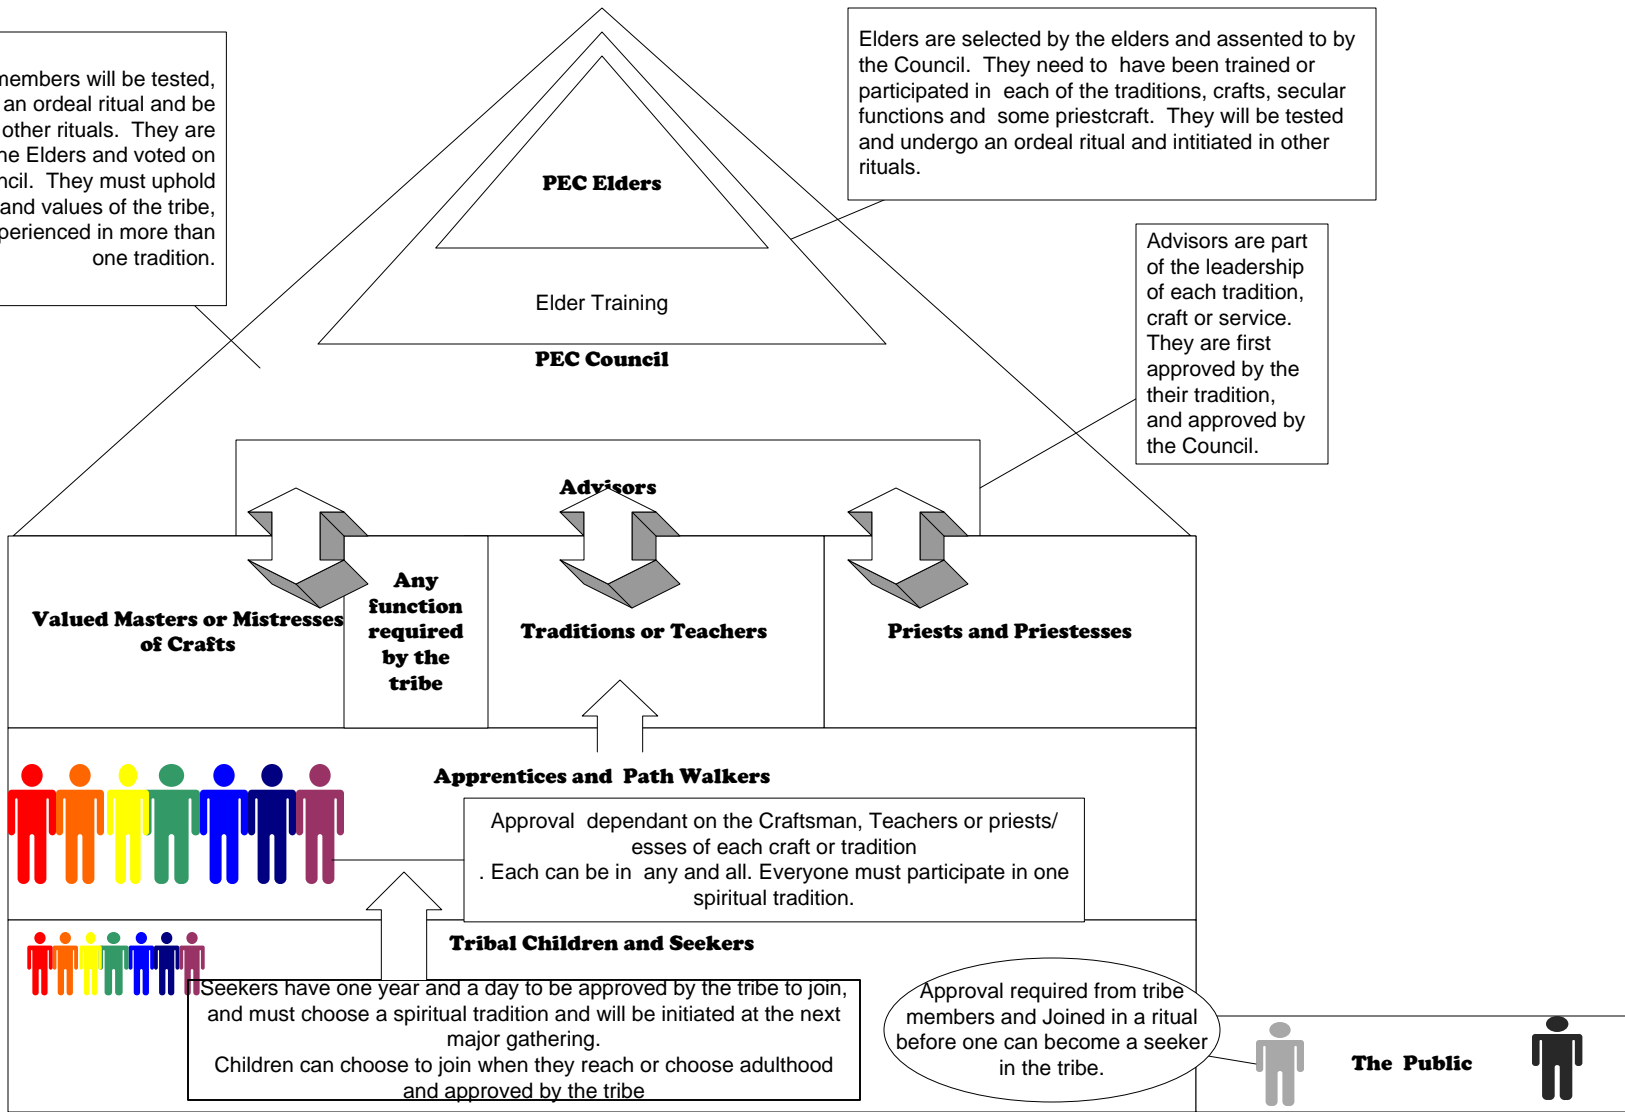

Council members will be tested, undergo an ordeal ritual and be initiated in other rituals. They are chosen by the Elders and voted on by the Council. They must uphold the ideals and values of the tribe, and be experienced in more than one tradition.

Elders are selected by the elders and assented to by the Council. They need to have been trained or participated in each of the traditions, crafts, secular functions and some priestcraft. They will be tested and undergo an ordeal ritual and initiated in other rituals.

Advisors are part of the leadership of each tradition, craft or service. They are first approved by their tradition, and approved by the Council.

**PEC Tribe Organization**

**PEC Events**

**Seekers  
and  
Friends of the Tri**

**Classes**