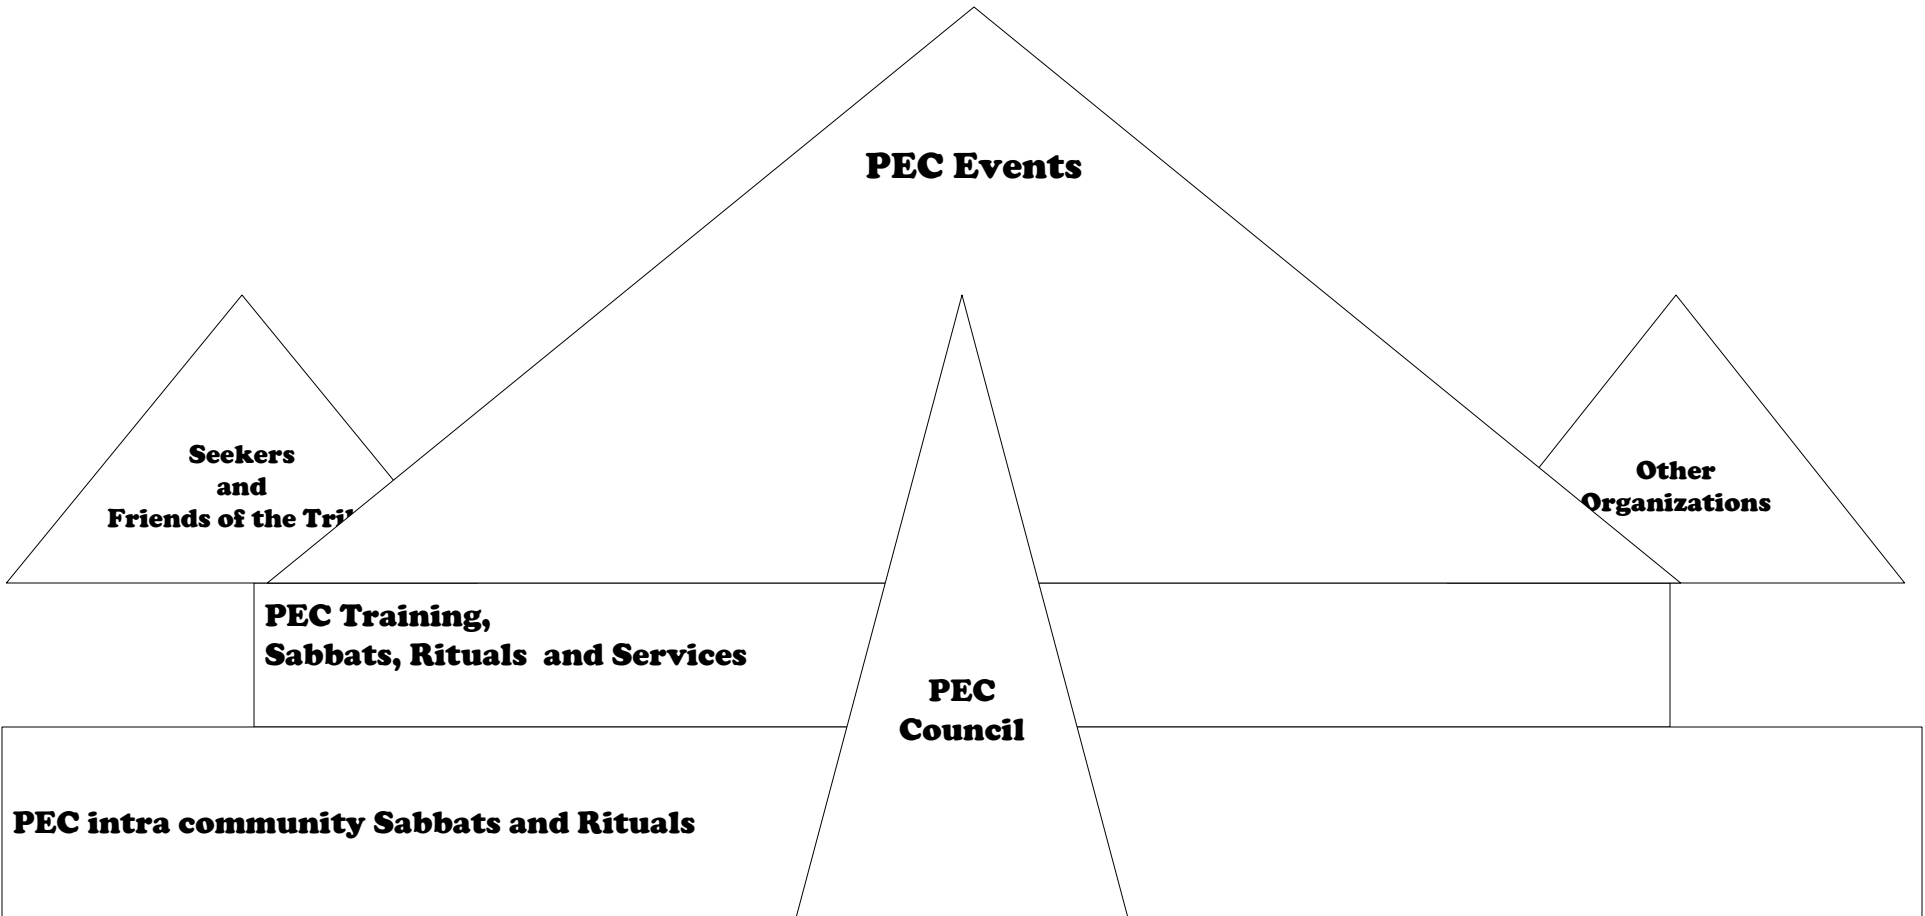

Council members will be tested, undergo an ordeal ritual and be initiated in other rituals. They are chosen by the Elders and voted on by the Council. They must uphold the ideals and values of the tribe, and be experienced in more than one tradition.

Elders are selected by the elders and assented to by the Council. They need to have been trained or participated in each of the traditions, crafts, secular functions and some priestcraft. They will be tested and undergo an ordeal ritual and initiated in other rituals.

Advisors are part of the leadership of each tradition, craft or service. They are first approved by their tradition, and approved by the Council.

**PEC Tribe Organization**

**PEC Events**

**Seekers  
and  
Friends of the Tri**